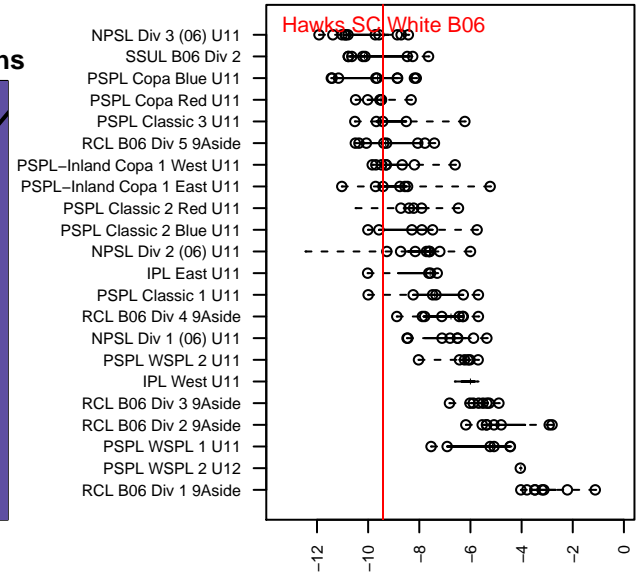

Hawks SC White B06

Pullman, WA
 B06 total strength=349
 attack=0.35 defense=0.12
 fall league = PSPL–Inland Copa 1 East U11
 spr league = Spr PSPL–Inland Copa Classic U

alt names used:
 Hawks Soccer Club Boys 06 White
 Hawks Soccer Club Boys 06 White

Venues played:
 2016 PSPL–Inland Copa 1 East U11
 2016 Spr PSPL–Inland Copa Classic U11

**attack and defense variance (black dot)
relative to other teams
and top 10 in region**

**attack and defense rating
relative to others at age
and all opponents in last 13 months**